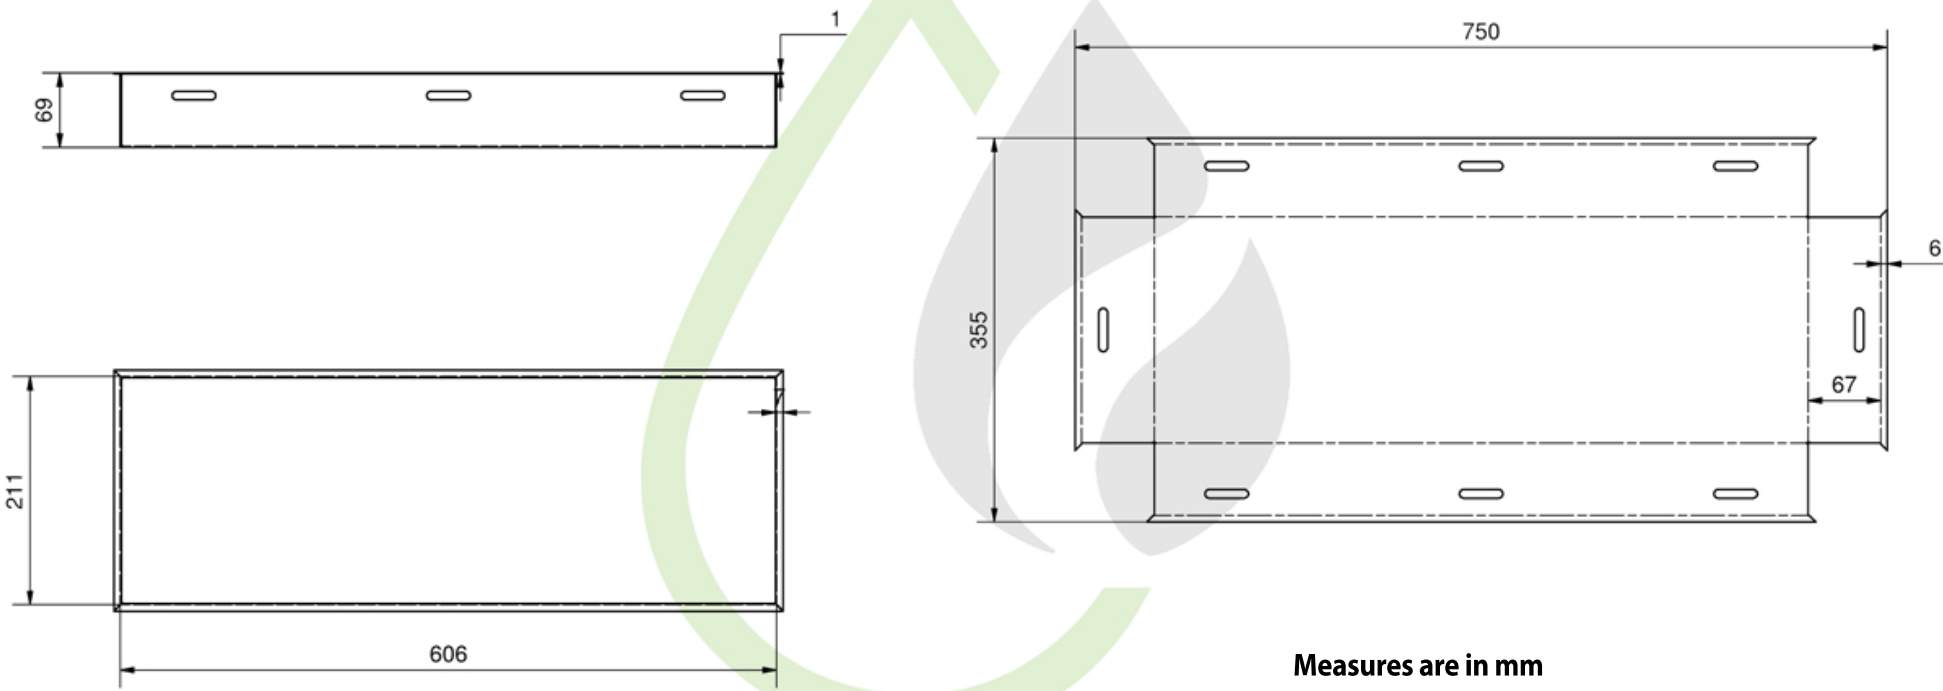

Insert box for burner 60 cm - Technical drawing

Measures are in mm

Product Dimensions L 606 x H 69 x D 211mm
L 23¾" x H 2¾" x D 8"
Weight 3 kg / 6.6 lbs
Burner for burner 60cm-23½"

Bio-Blaze®

last updated